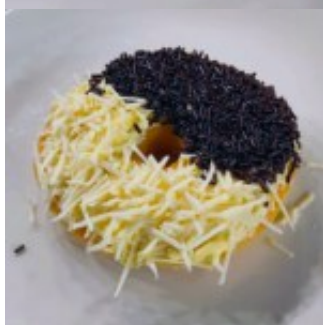

# MC BAKERY & COFFEE SHOP

BUMI ETAM N274, SWARGA BARA, SANGATTA, 75611, KUTAI TIMUR, KALIMANTAN TIMUR,  
INDONESIA

## ROTI DONAT MIXED

Roti donat topping keju coklat

Rating: Not Rated Yet

[Ask a question about this product](#)